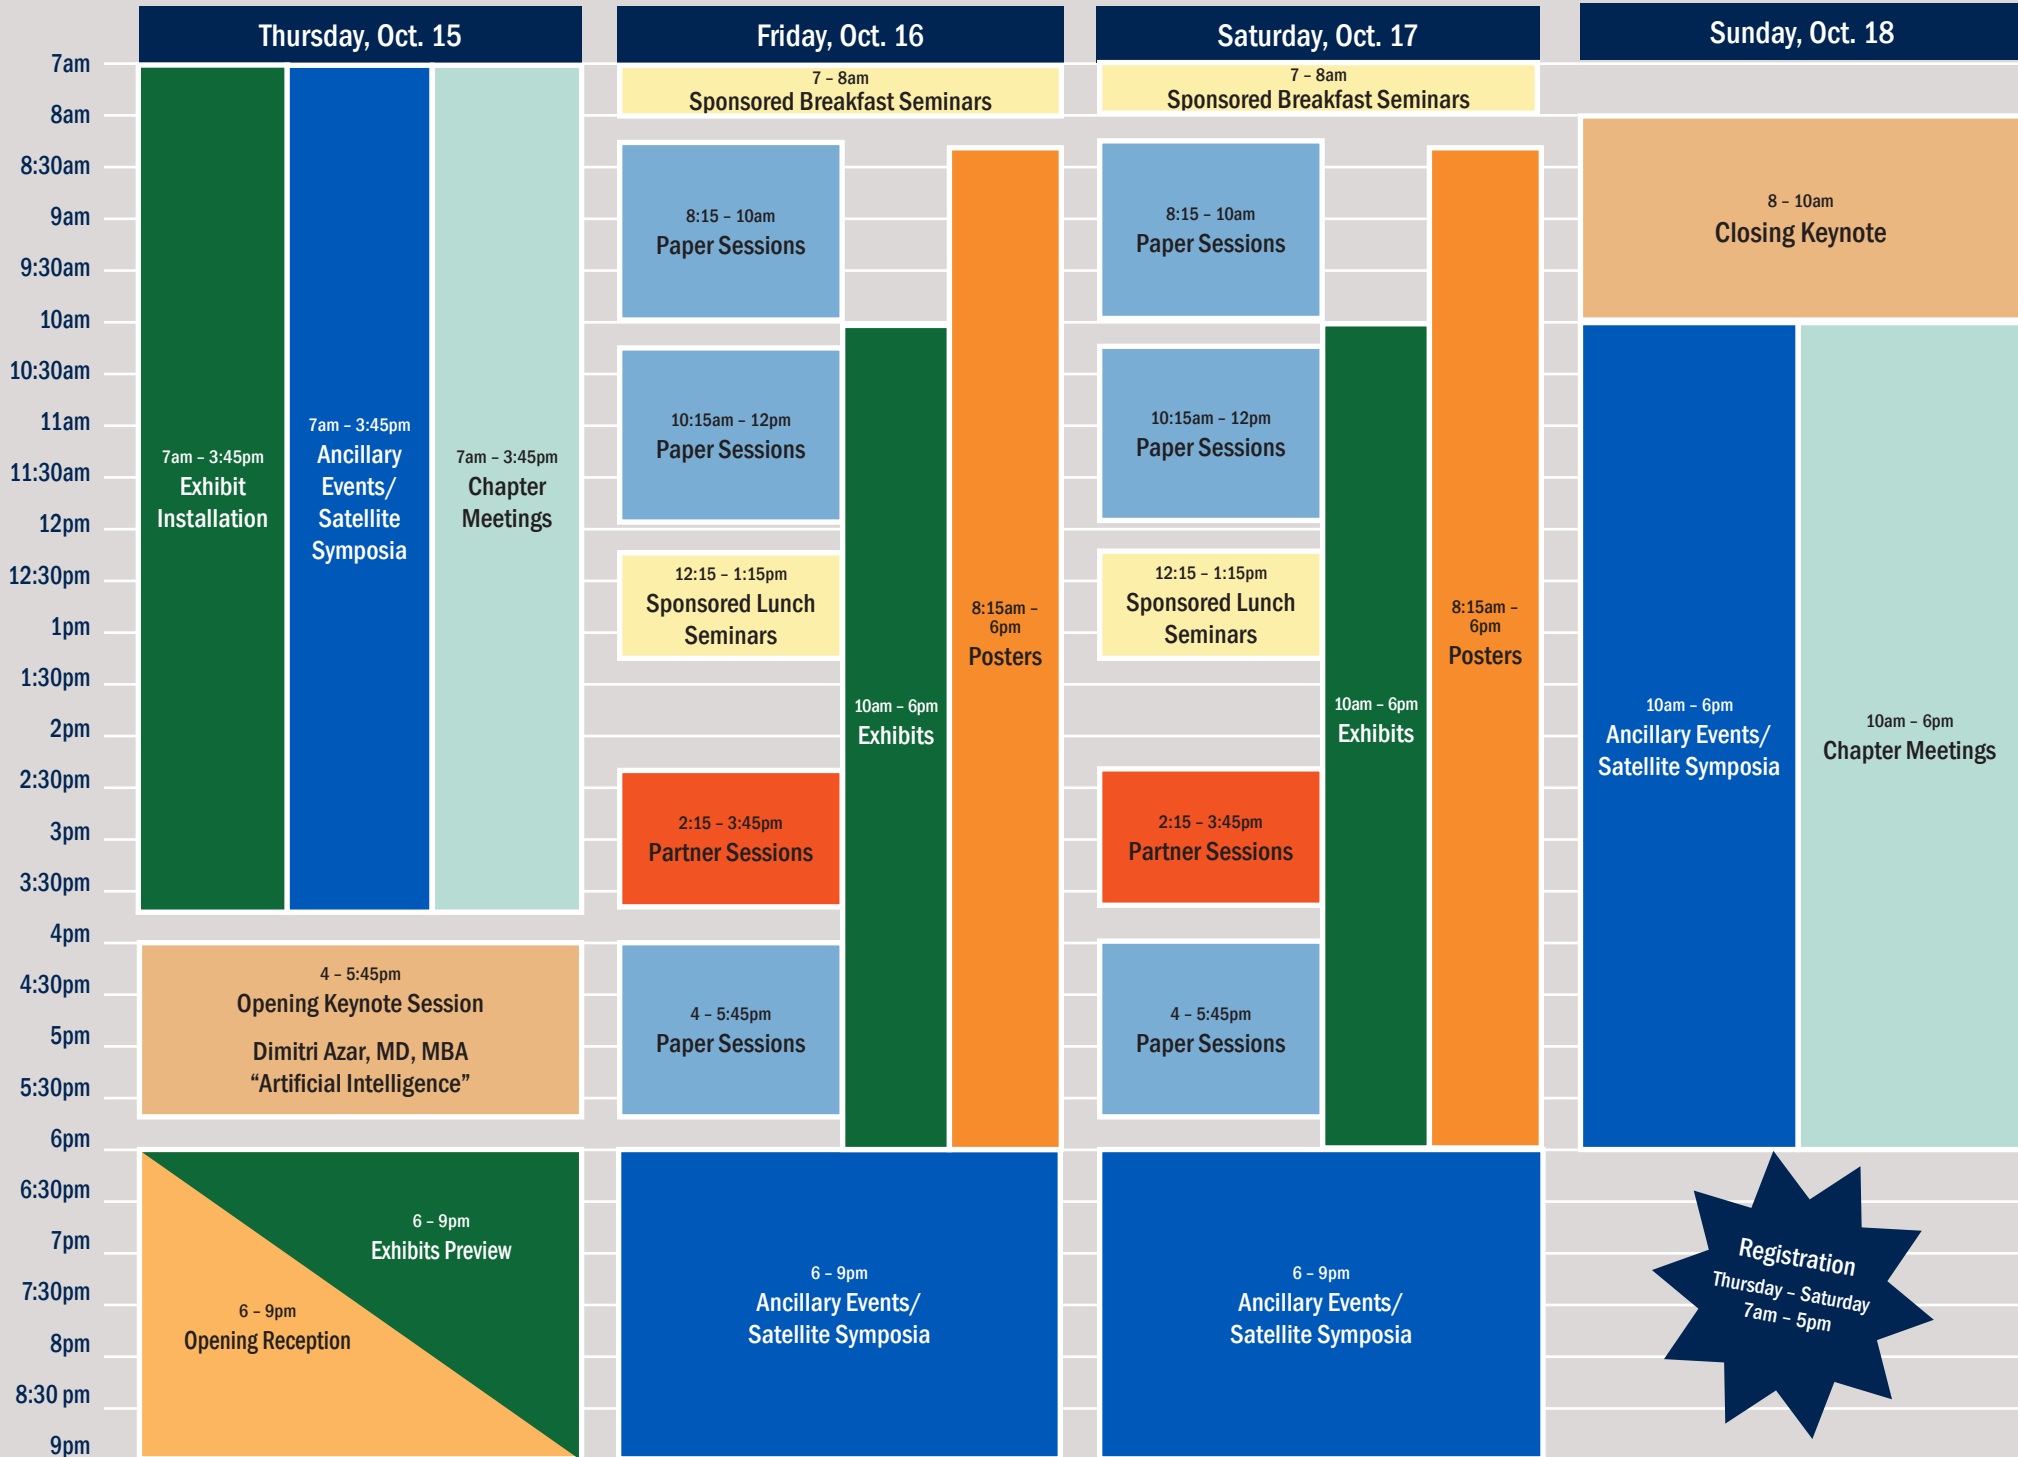

# ARVO INTERNATIONAL Schedule-at-a-Glance

**Registration**  
Thursday - Saturday  
7am - 5pm